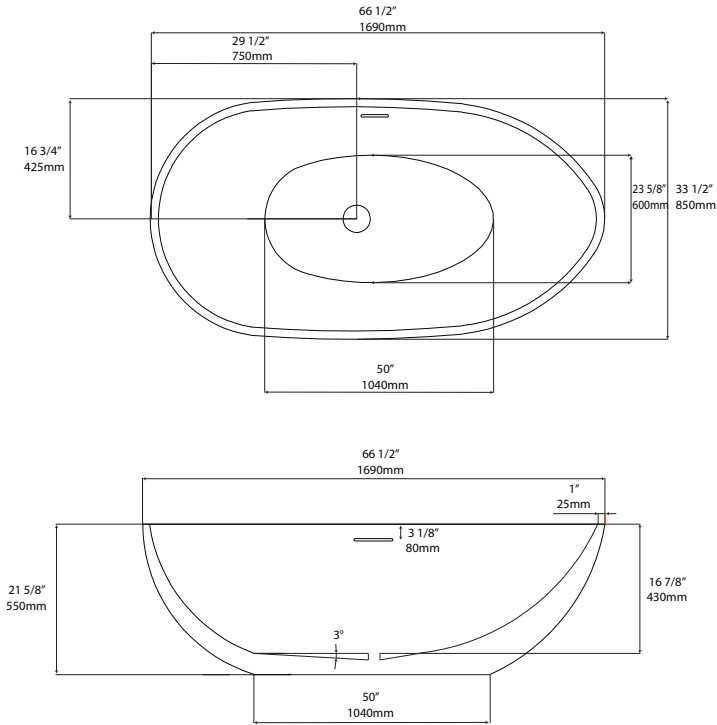

A&E Bath and Shower
 6400A St . Jacques West
 Montrea, QC, Canada
 H4B 1T6
 www.aebath.com

Model Modèle: Layla Black-NF
 Freestanding bathtub Baignoire
 autoportante

* Dimensions may vary +/- 1/4" (6mm) / Les dimensions peuvent varier de +/- 1/4" (6mm)

gallons to overflow /	84 gal.
packaging dimension /	68 1/2x 35 1/2x 25 in
approximated weight /	106 lbs
weight with water /	806 lbs
bathing well at sump /	50 x 23 5/8in
bathing well at rim /	66 1/2x 33 1/2in

Compliance Certifications:

Uniform Plumbing Code
 National Plumbing Code of Canada
 CSA B45.5-17/IAPMO Z124-2017

Pure acrylic construction reinforced by fiberglass
 Construction en acrylique renforcée de fibre de verre

Freestanding installation
 Installation autoportante

Adjustable feet
 Pattes ajustables

Chrome drain included
 Drain chrome inclus

Integrated chrome linear overflow
 Trop plein linéaire chrome intégré

CUPC certified
 Certifié CUPC